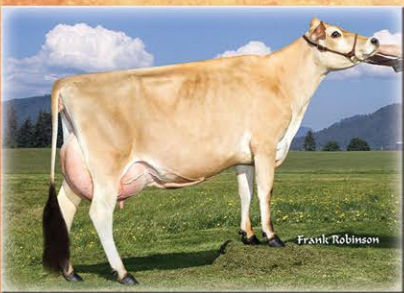

Anthem—One of the breed's rare cows that has "truly done everything." Not only did she succeed as a National Show Winner and production champion, most importantly she TRANSMITS. She is the dam of more than 20 Excellent daughters as well as being the dam of one of today's most popular A.I. daughter proven bulls!

4-4 365 30,118 5.2% 1,573 3.7% 1,125 94DCR

Allstar—When bred to Sunset Canyon Maximus (son of our other Great Cow Contest nominee, Tenn Haug E MAID), "Anthem" produced a bull calf that we named Sunset Canyon Anthems ALLSTAR. ALLSTAR was the top selling bull at the 2005 All American sale going to the ALLSTAR syndicate and Genex. Today he reigns as the all time volume seller for unit sales in the history of their Jersey program. He was the breed leader for PTA fat for the December 2013 sire summaries and is currently the breed's #1 sire for PTA fat%—Three of his best daughters here are pictured below.