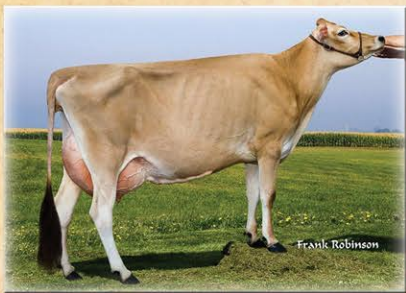

Sunset Canyon Allstar
Daffy 159-ET, VG-85%

1-9 291 16,812 5.7% 959 3.8% 640 RIP